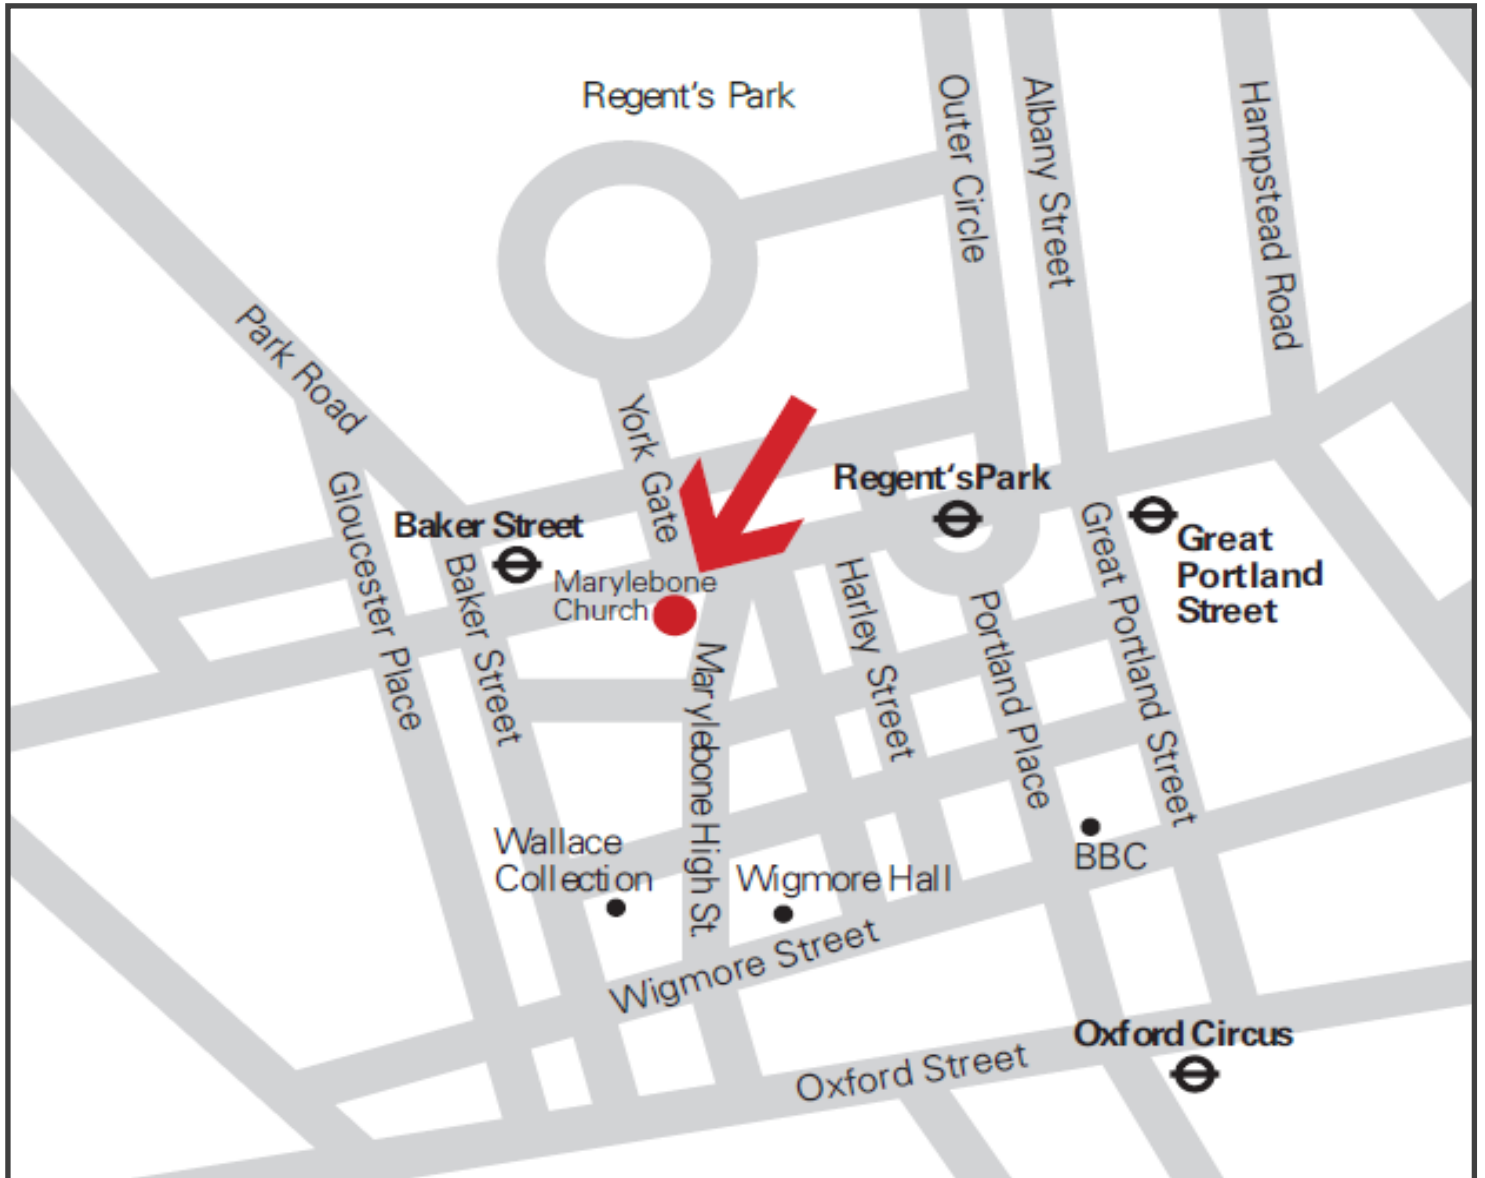

Music for the Moment

St Marylebone Parish Church

17 Marylebone Road, NW1 5LT

Free concerts by Royal Academy of Music students

Please join us before the concert for tea, biscuits and a chat. People living with dementia, their friends, family and carers are warmly welcomed.

2.30pm Tea and Cake
3.00pm Concert

12 **APRIL**
FRIDAY
Wigmore Hall

03 **MAY**
FRIDAY
St Marylebone Church

St Marylebone Parish Church

17 Marylebone Road, NW1 5LT

Nearest tube:

Baker Street and Regent's Park