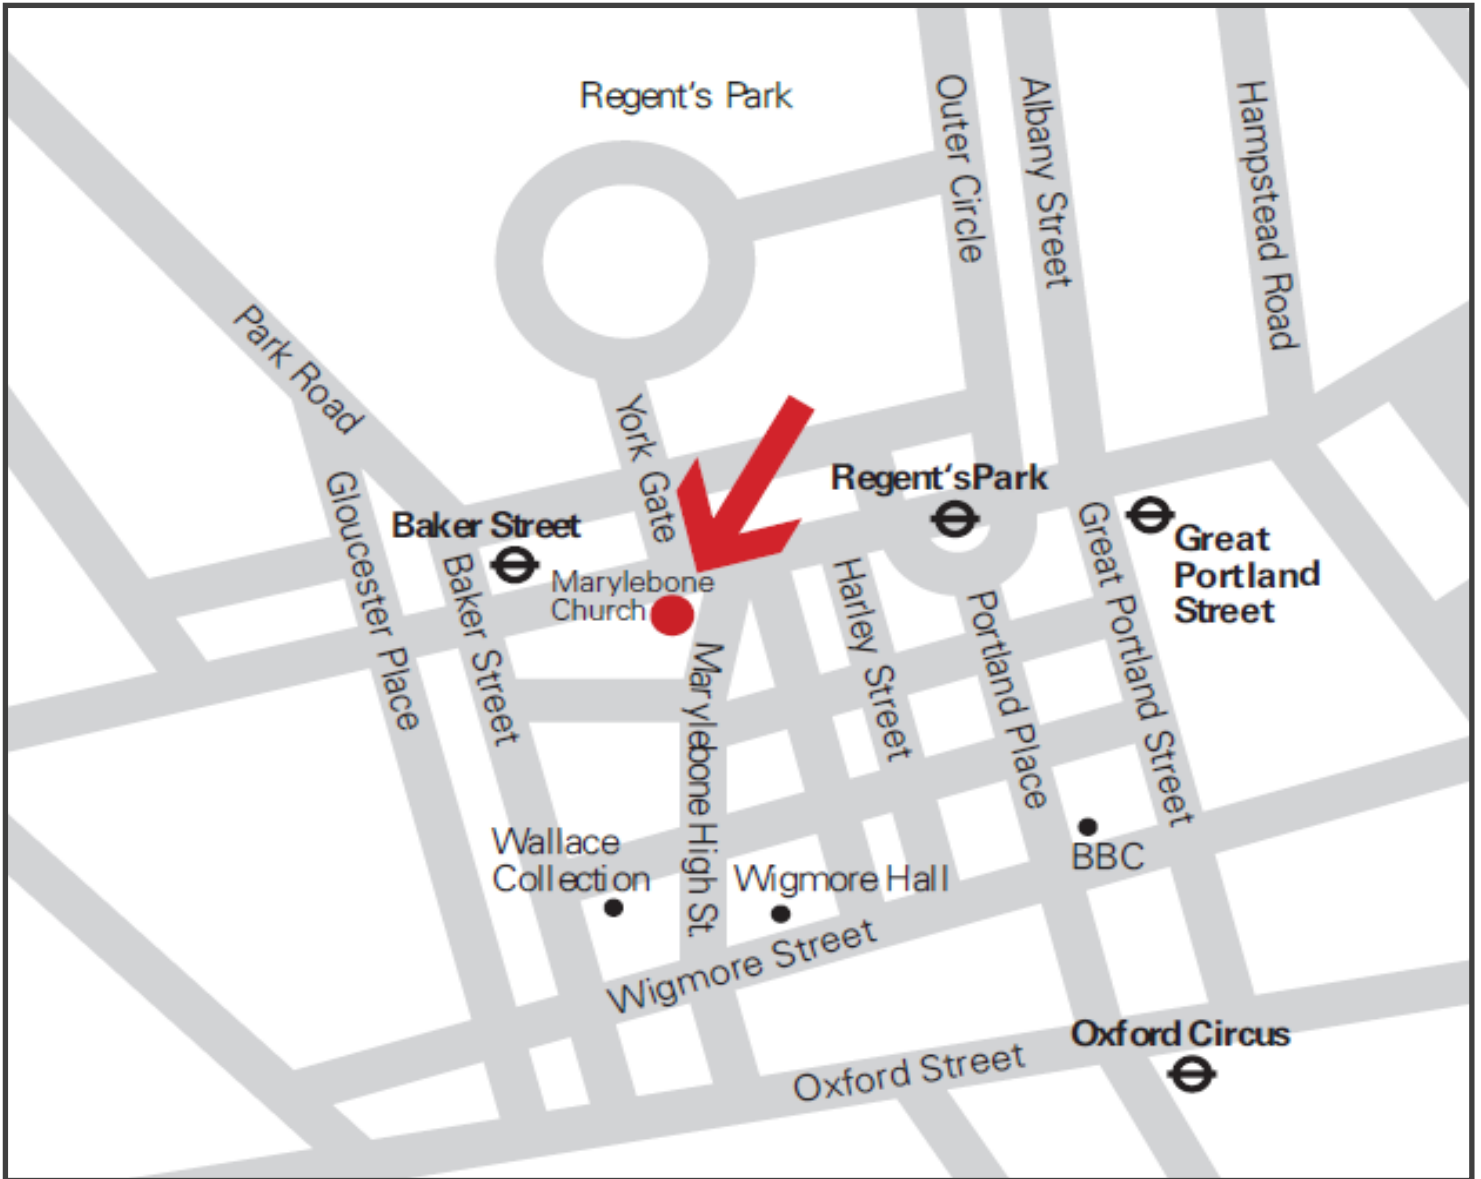

St Marylebone Parish Church

17 Marylebone Road, NW1 5LT

Nearest tube:

Baker Street and Regent's Park

By bus:

18, 27, 30, 205, 453,
stop at Baker Street or Regent's
Park

Seating on church pews, please
bring a cushion if required.
Wheelchair spaces are limited,
please contact Kathryn Gilfoy in
advance if you require a
wheelchair space.

For more information please
speak to Kathryn: **020 7321 2702 /**
kathryn@resonatearts.org

Resonate Arts