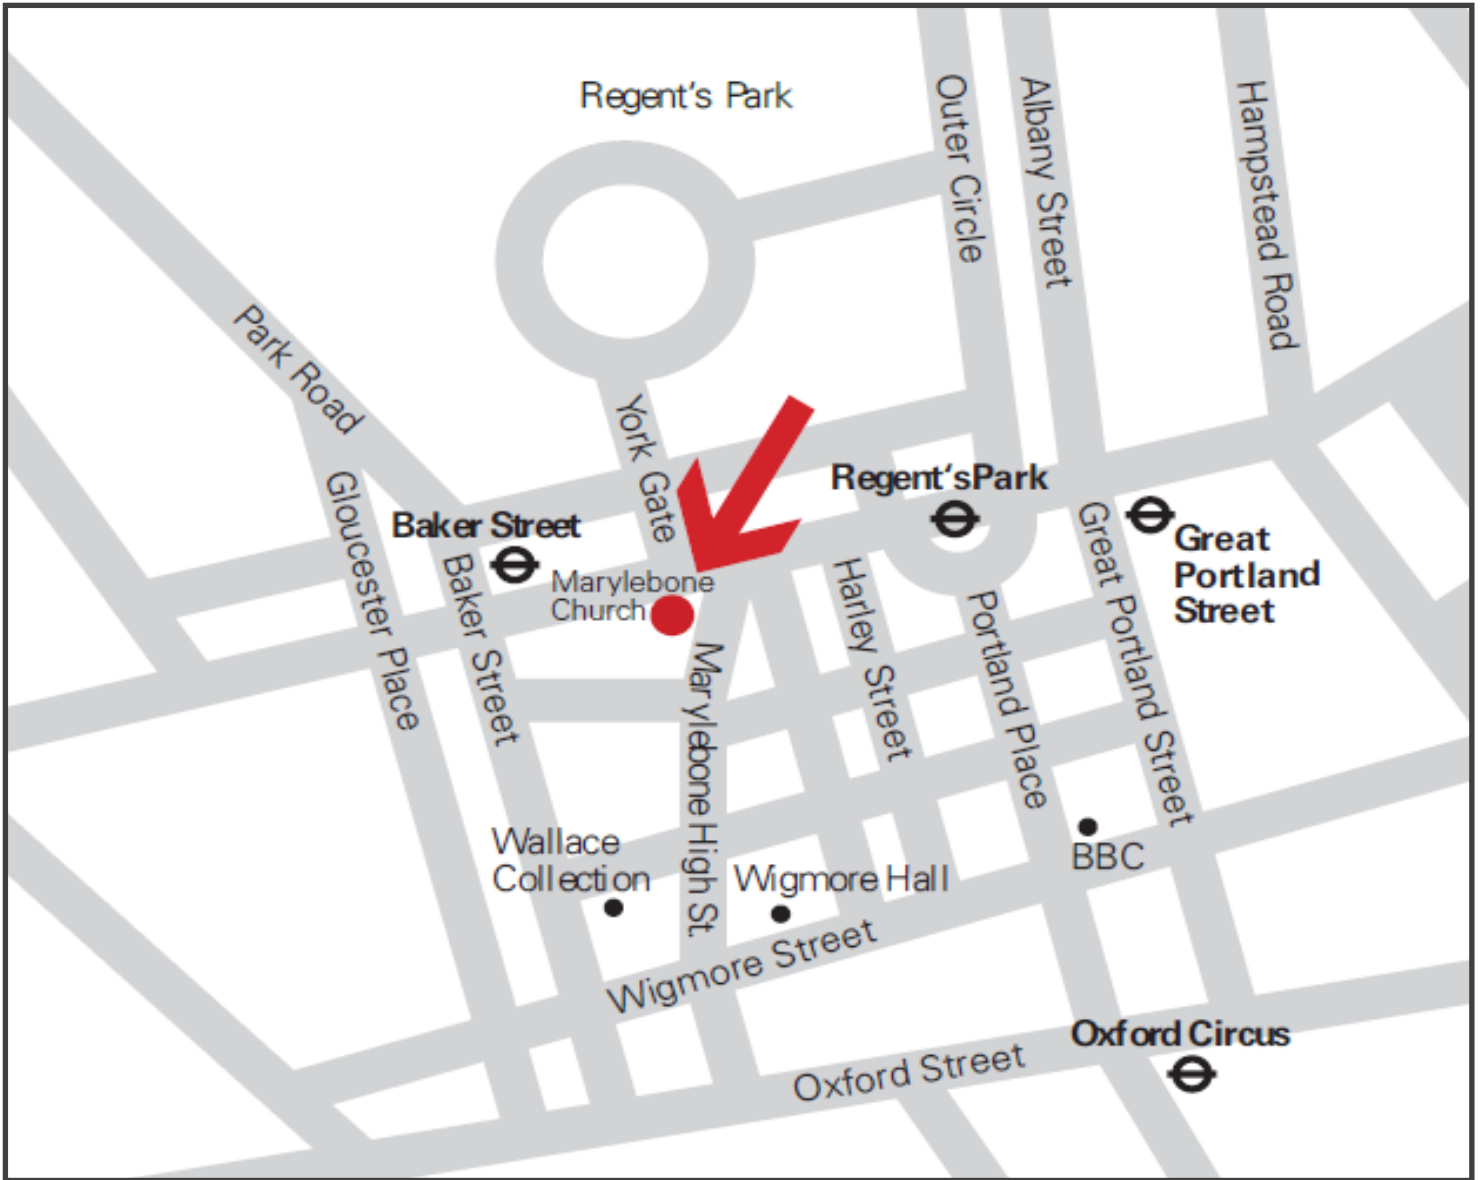

St Marylebone Parish Church

17 Marylebone Road, NW1 5LT

Nearest tube:

Baker Street and Regent's Park

By bus:

18, 27, 30, 205, 453, stop at Baker Street or Regent's Park

Seating on church pews, please bring a cushion if required. Wheelchair spaces are limited, please contact Kathryn Gilfoy in advance if you require a wheelchair space.

For more information please speak to Kathryn: **020 7321 2702 / kathryn@resonatearts.org**

Resonate Arts