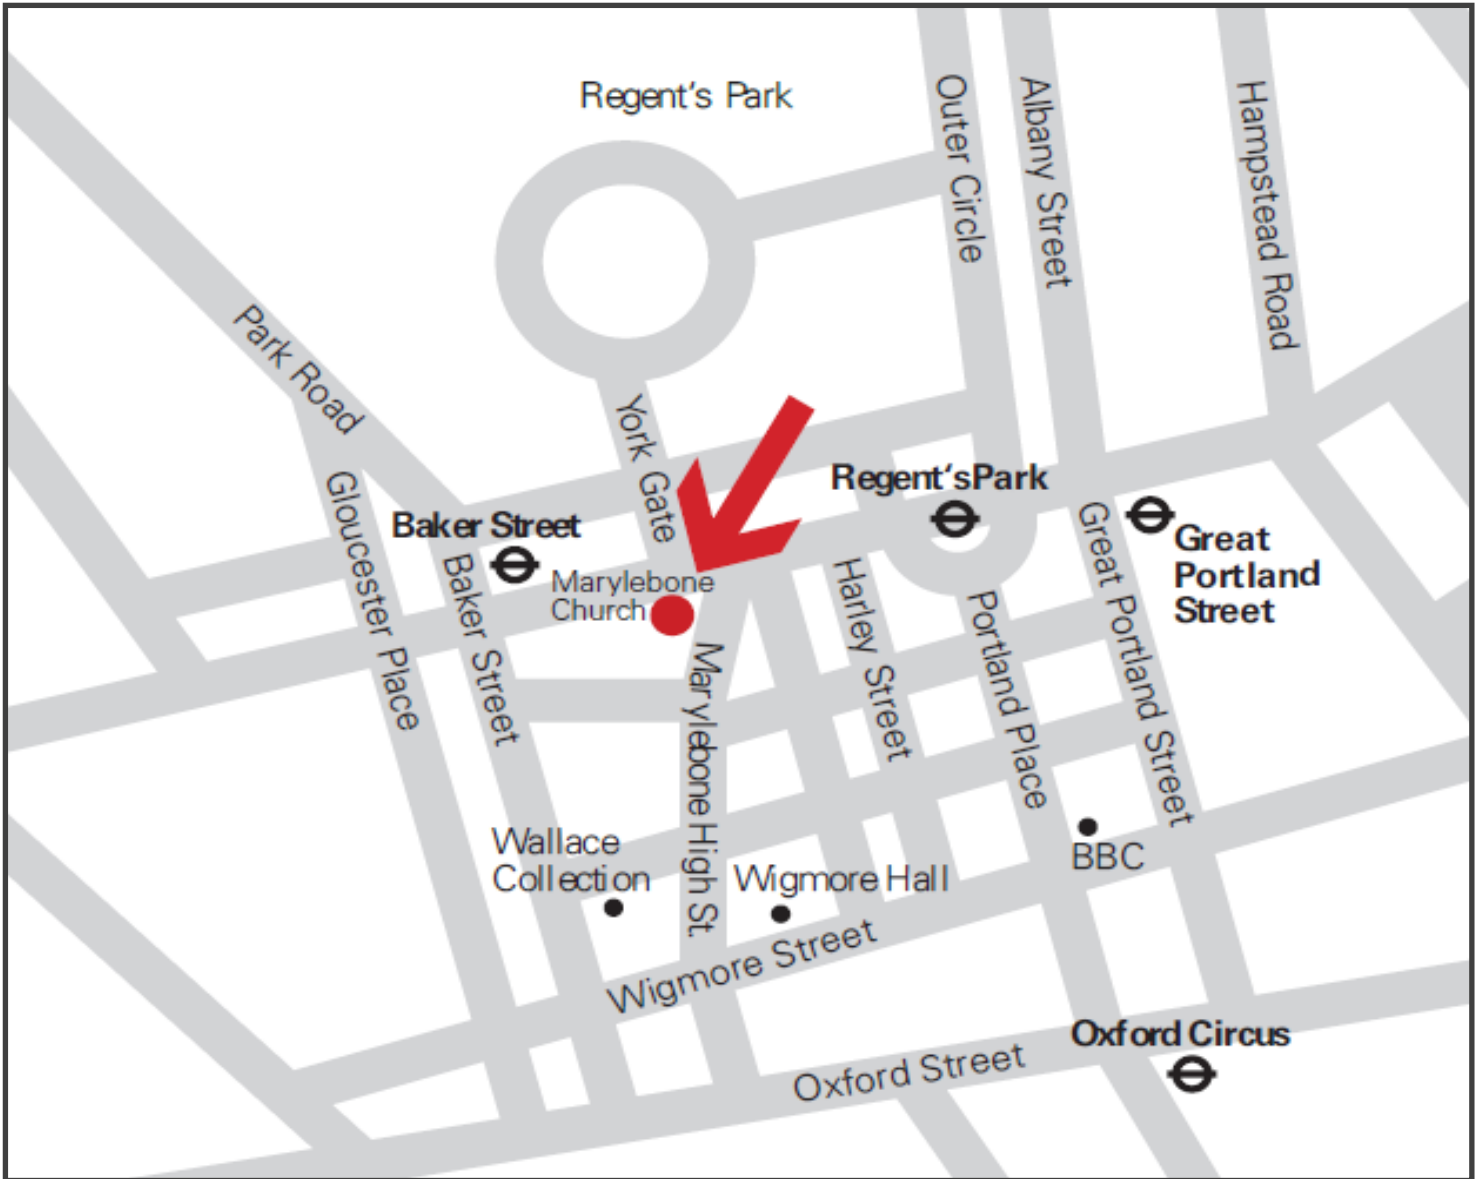

Music for the Moment

St Marylebone Parish Church

17 Marylebone Road, NW1 5LT

Free concerts by Royal Academy of Music students

Please join us before the concert for tea, biscuits and a chat. People living with dementia, their friends, family and carers are warmly welcomed.

29 **NOVEMBER**
FRIDAY
Wigmore Hall

17 **JANUARY**
FRIDAY
St Marylebone
Parish Church

St Marylebone Parish Church

17 Marylebone Road, NW1 5LT

Nearest tube:

Baker Street and Regent's Park

By bus:

18, 27, 30, 205, 453,
stop at Baker Street or Regent's
Park