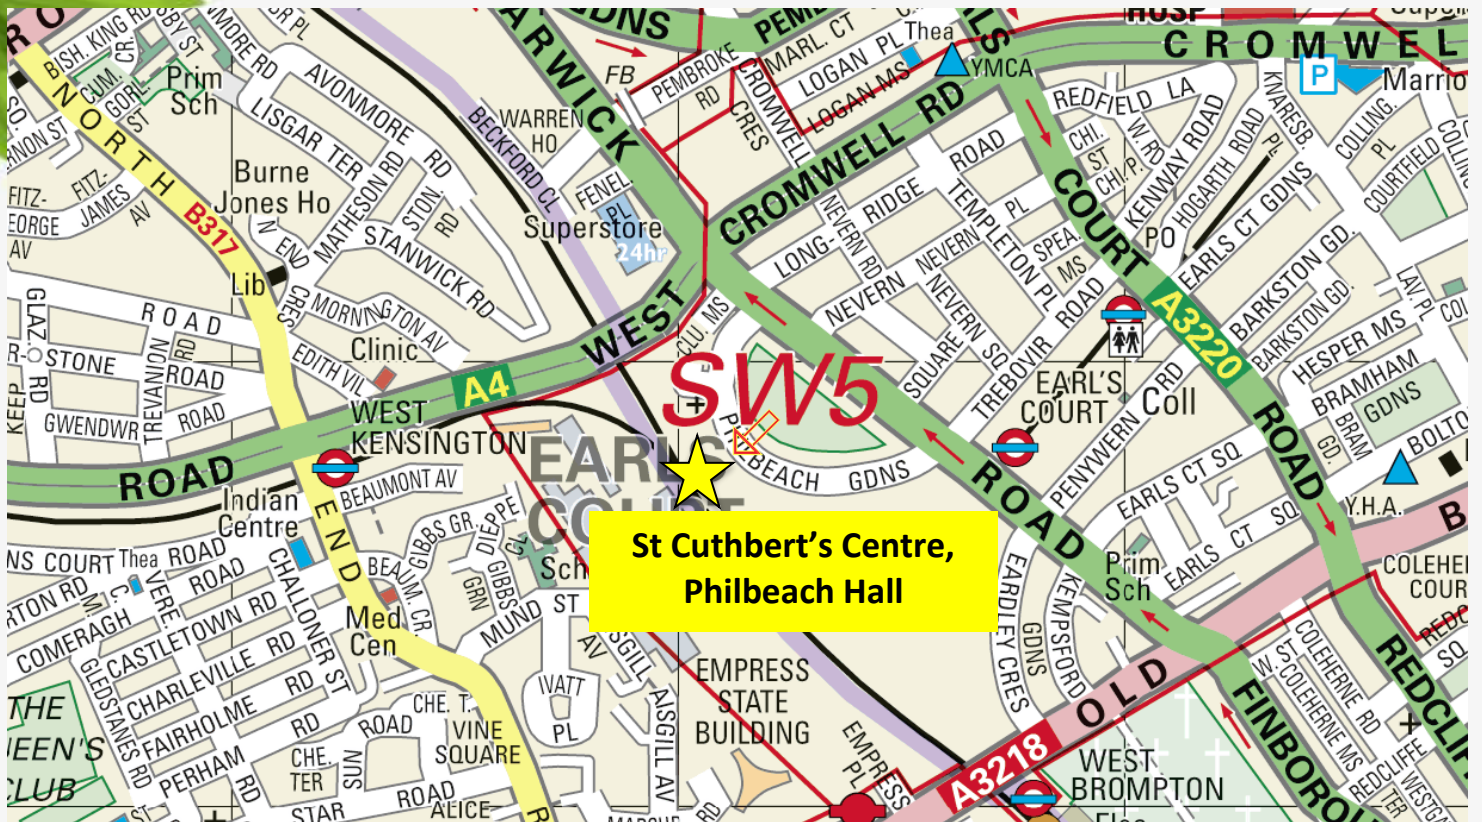

Resonate Arts

warmly invites you to our

Summer Soirée

Thursday 23rd August 3.30 – 5.30pm
at St Cuthbert's Centre

St Cuthbert's Centre, Philbeach Hall, 51 Philbeach Gardens, SW5 9EB
- Please see overleaf for directions -

*Join us for a celebration of summer with
live music, refreshments, arts and more*

Free to attend - to book your place please contact
Emma at Resonate Arts on 020 7321 2702 or
emma@resonatearts.org

By tube: Earl Court station (Warwick Road exit) – District & Piccadilly line

By bus: 74, 328, C1, C3 to Earls Court Station

By car: metered street parking available