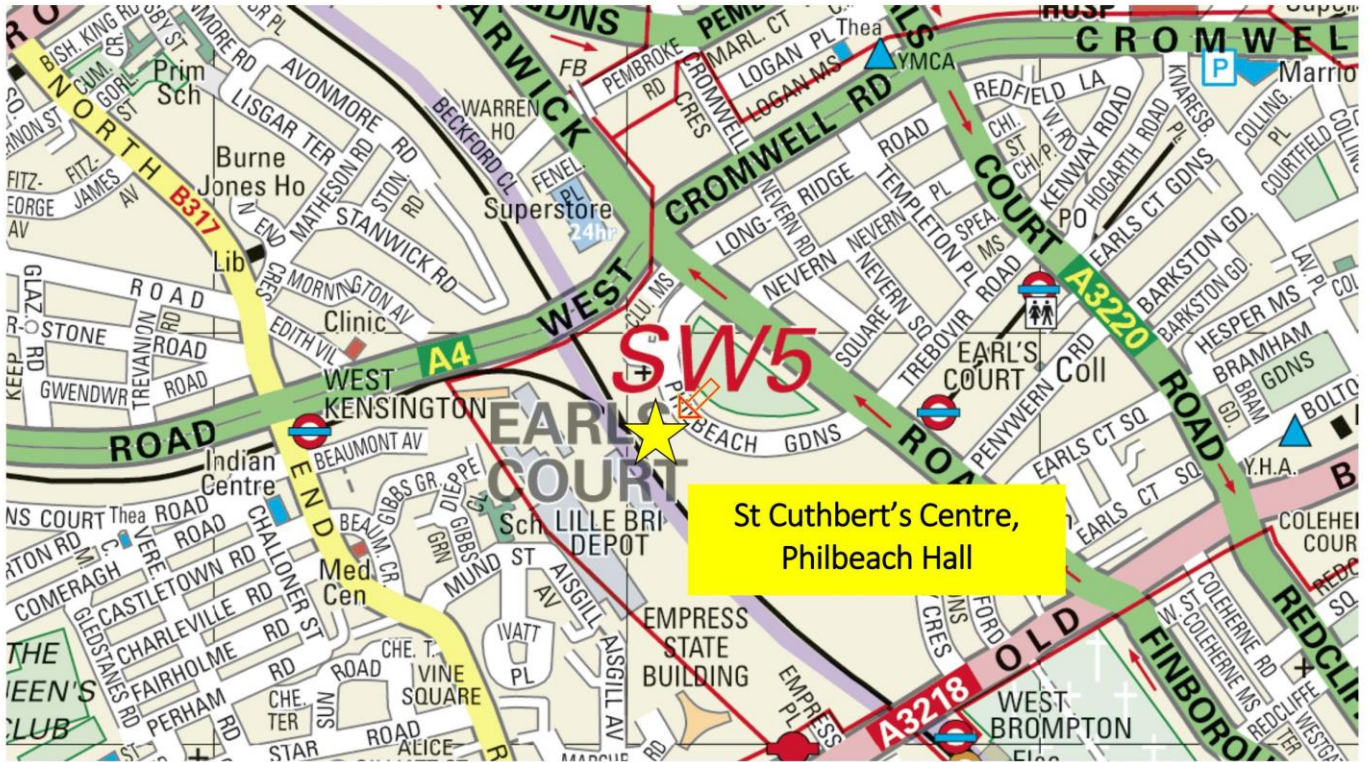

West London
Clinical Commissioning Group

The London
Community
Foundation

By tube: Earl Court station (Warwick Road exit) – District & Piccadilly line

By bus: 74, 328, C1, C3 to Earls Court Station

By car: metered street parking available